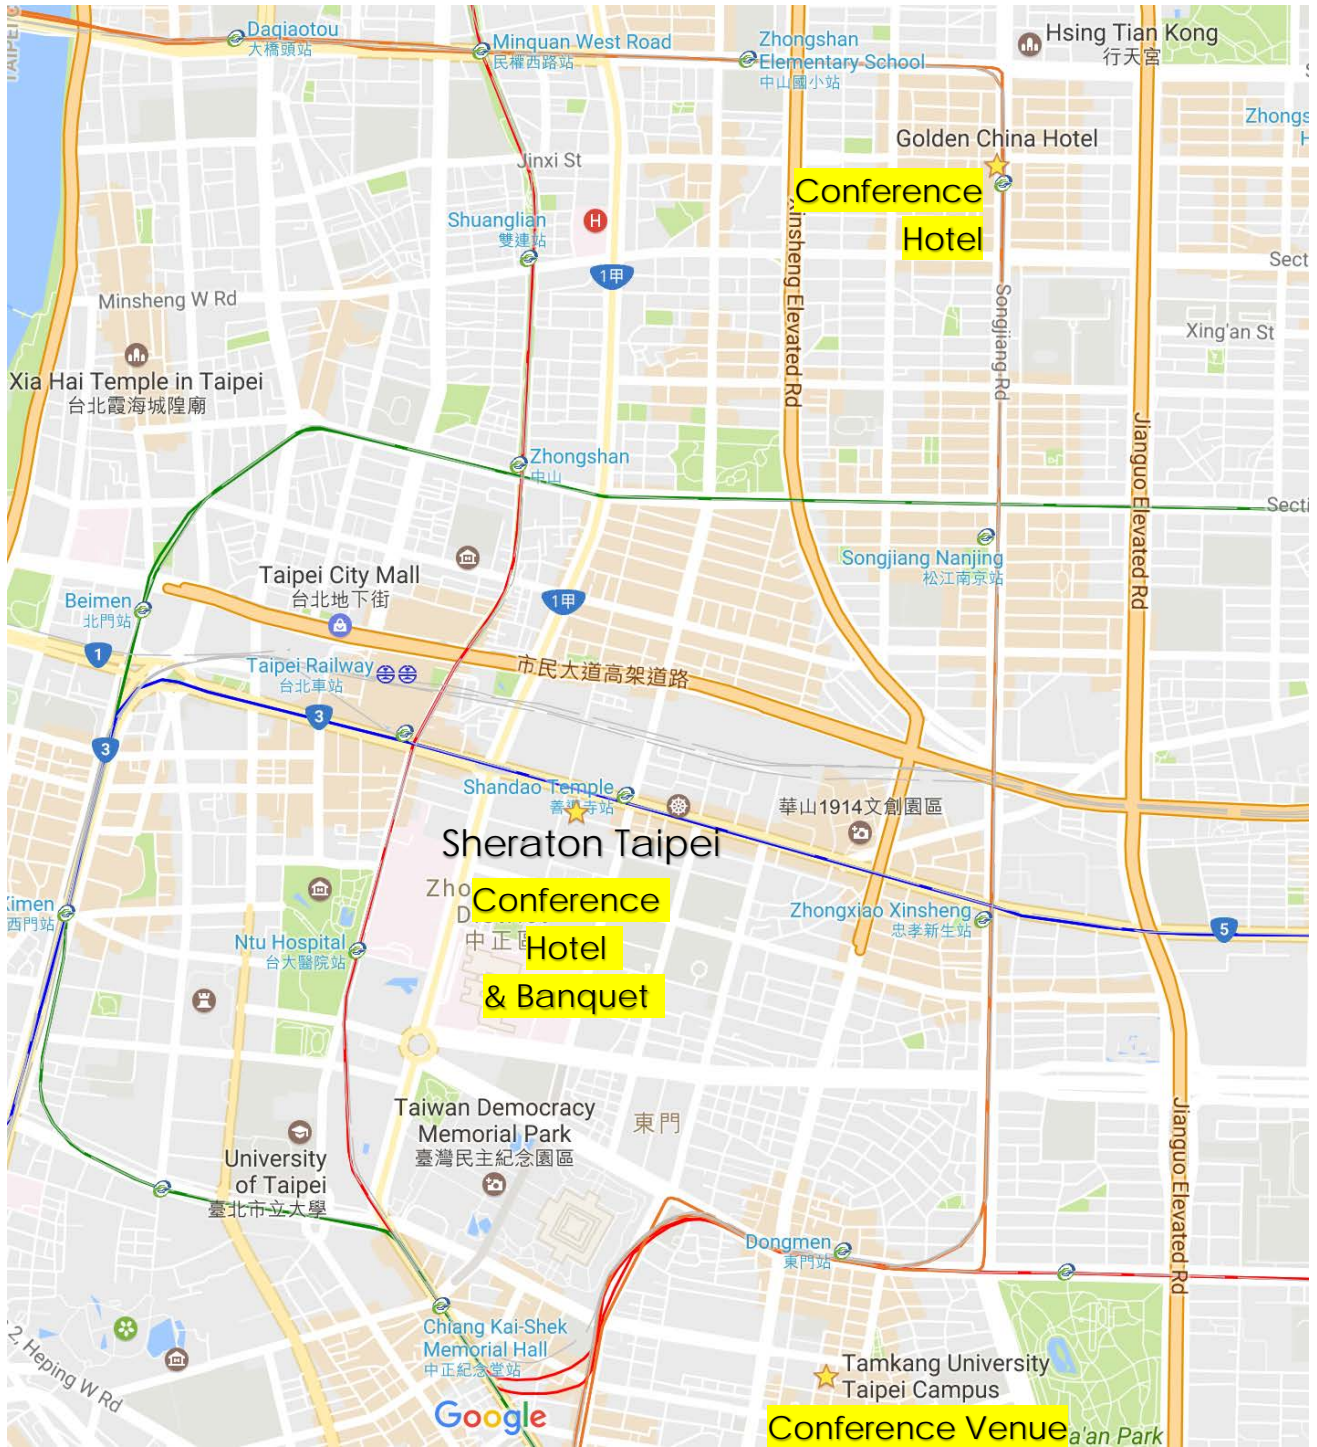

Downtown Taipei City Map

- Conference Venue: Tamkang University Taipei Campus (near MRT Dongmen Station)
- Conference Hotels:
 1. Sheraton Grand Taipei Hotel (Exit 2, MRT Shandao Temple Station)
 2. Golden China Hotel (Exit 4, MRT Xingtian Temple Station)
- Banquet: Sheraton Grand Taipei Hotel (at B2F)